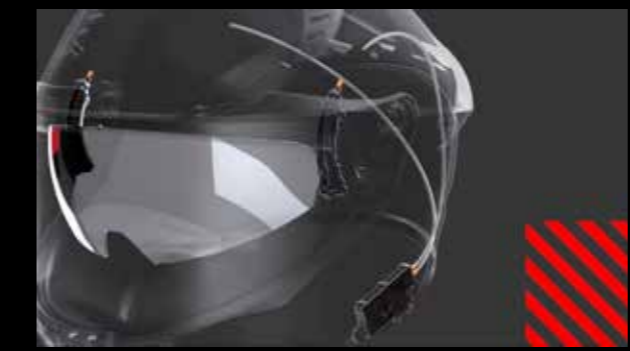

VERTICAL VIEW

ROTO-TRANSLATION VISOR SYSTEM "RTS"

ROTO-TRANSLATION VISOR SYSTEM "RTS"

EASY LOCK VISOR SYSTEM "ELS" PAT PEND

EASY LOCK VISOR SYSTEM "ELS" PAT PEND

SUN VISOR WITH 2 CABLES SYSTEM

PINLOCK MAX VISION 70